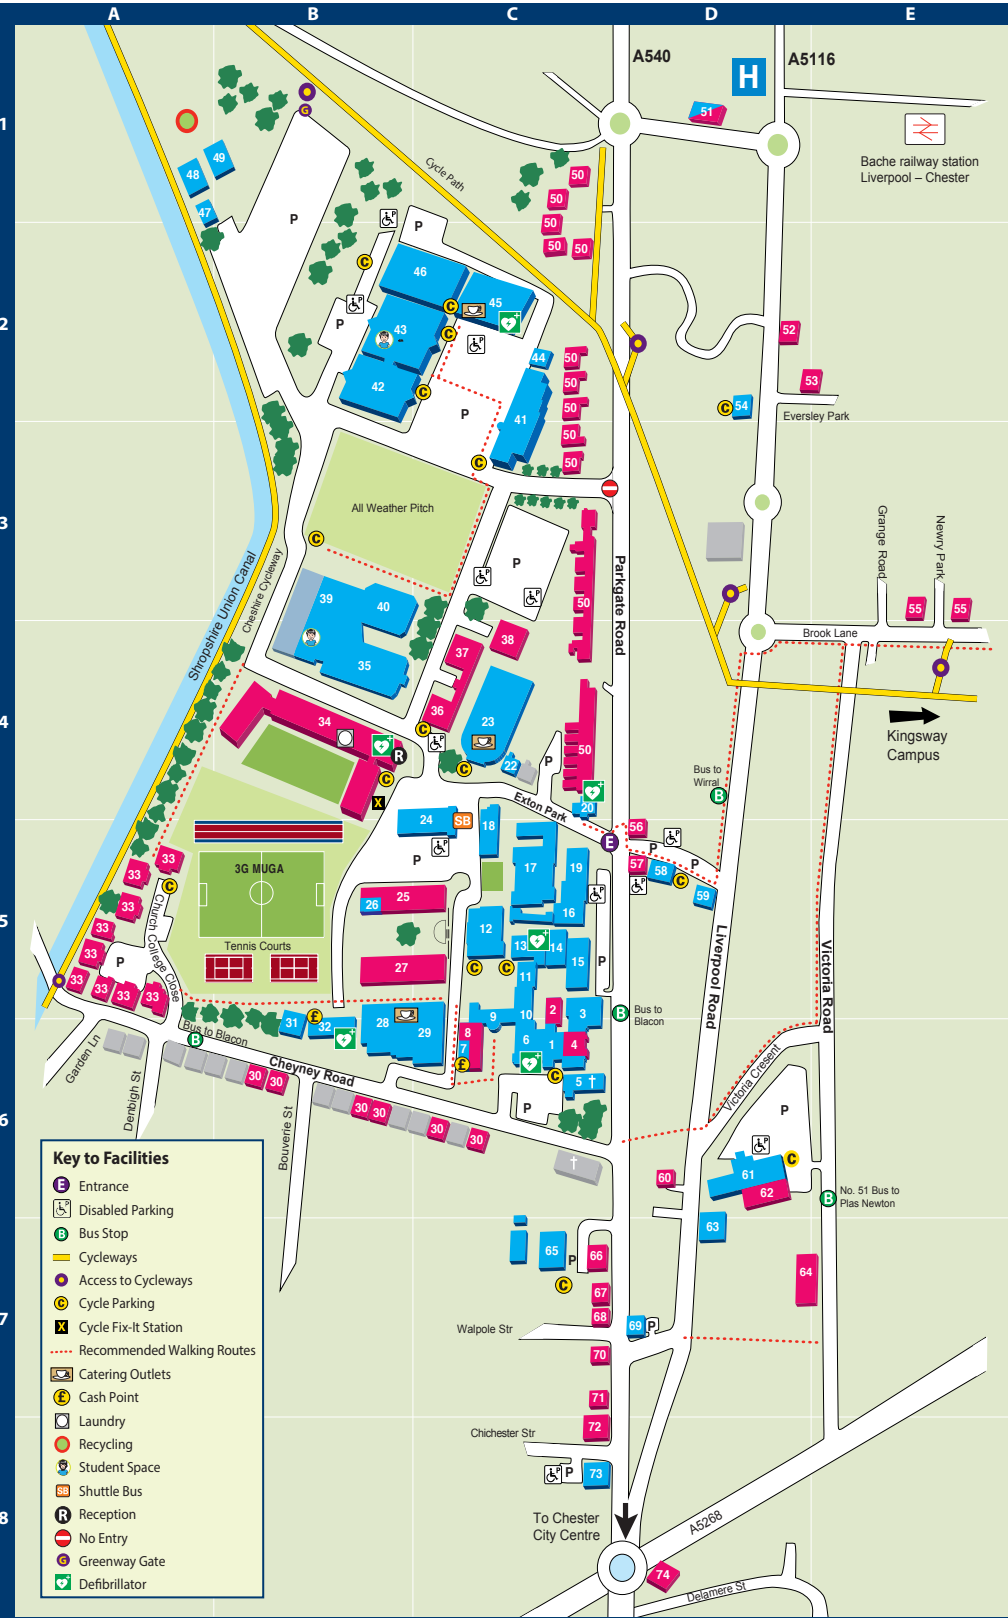

Building Name

Bache Hall	D1 51	Maintenance Office	B1 49
Best Building	B2 42	Maintenance Stores	A1 48
Beswick Building	CS 17	Molloy Hall	B3 40
Binks Building	C4 23	NoWFood Centre	C2 41
Careers and Employability Centre	CS 18	Old College	C6 1
CH1 (Student Bar)	B6 28	Prairie	CS 3
Chapel	C6 5	Parry Squash Courts	B6 31
Changing Rooms	CS 16	Price Tower	CS 14
Chichester House	C8 73	Porters' Lodge	C4 20
Chritchley Building	B2 43	Rigg Building	D6 61
Cloisters	CS 11	Riverside Building	CH 82
Downes Sports Hall	C2 46	Rockmount	D7 69
Fitness Suite	CS 13	Santander	C6 7
Gateway House	CH 79	Senate House	C6 6
Grounds and Gardens	A1 47	Seaborne Building	B4 35
Gymnasium	CS 15	Small Hall	C4 24
Grosvenor House	B4 34	Students' Union and Shop	B6 32
Hollybank	D5 58	Swimming Pool	CS 19
Hollybank Lodge	D5 59	Temperance Hall	CH 77
John Smith's Bookshop	C6 7	Thomas Building	CS 12
Longfield House (Chaplaincy Centre)	C4 22	Vicarage	C7 65
24 Liverpool Road	D7 63	Westminster	C2 45
67 Liverpool Road	D2 54	Whites Dining Room	C6 29

City Centre (Grid Reference CH)

Key to Facilities

- Entrance
- Disabled Parking
- Bus Stop
- Cycleways
- Access to Cycleways
- Cycle Parking
- Cycle Fix-It Station
- Recommended Walking Routes
- Catering Outlets
- Cash Point
- Laundry
- Recycling
- Student Space
- Shuttle Bus
- Reception
- No Entry
- Greenway Gate
- Defibrillator