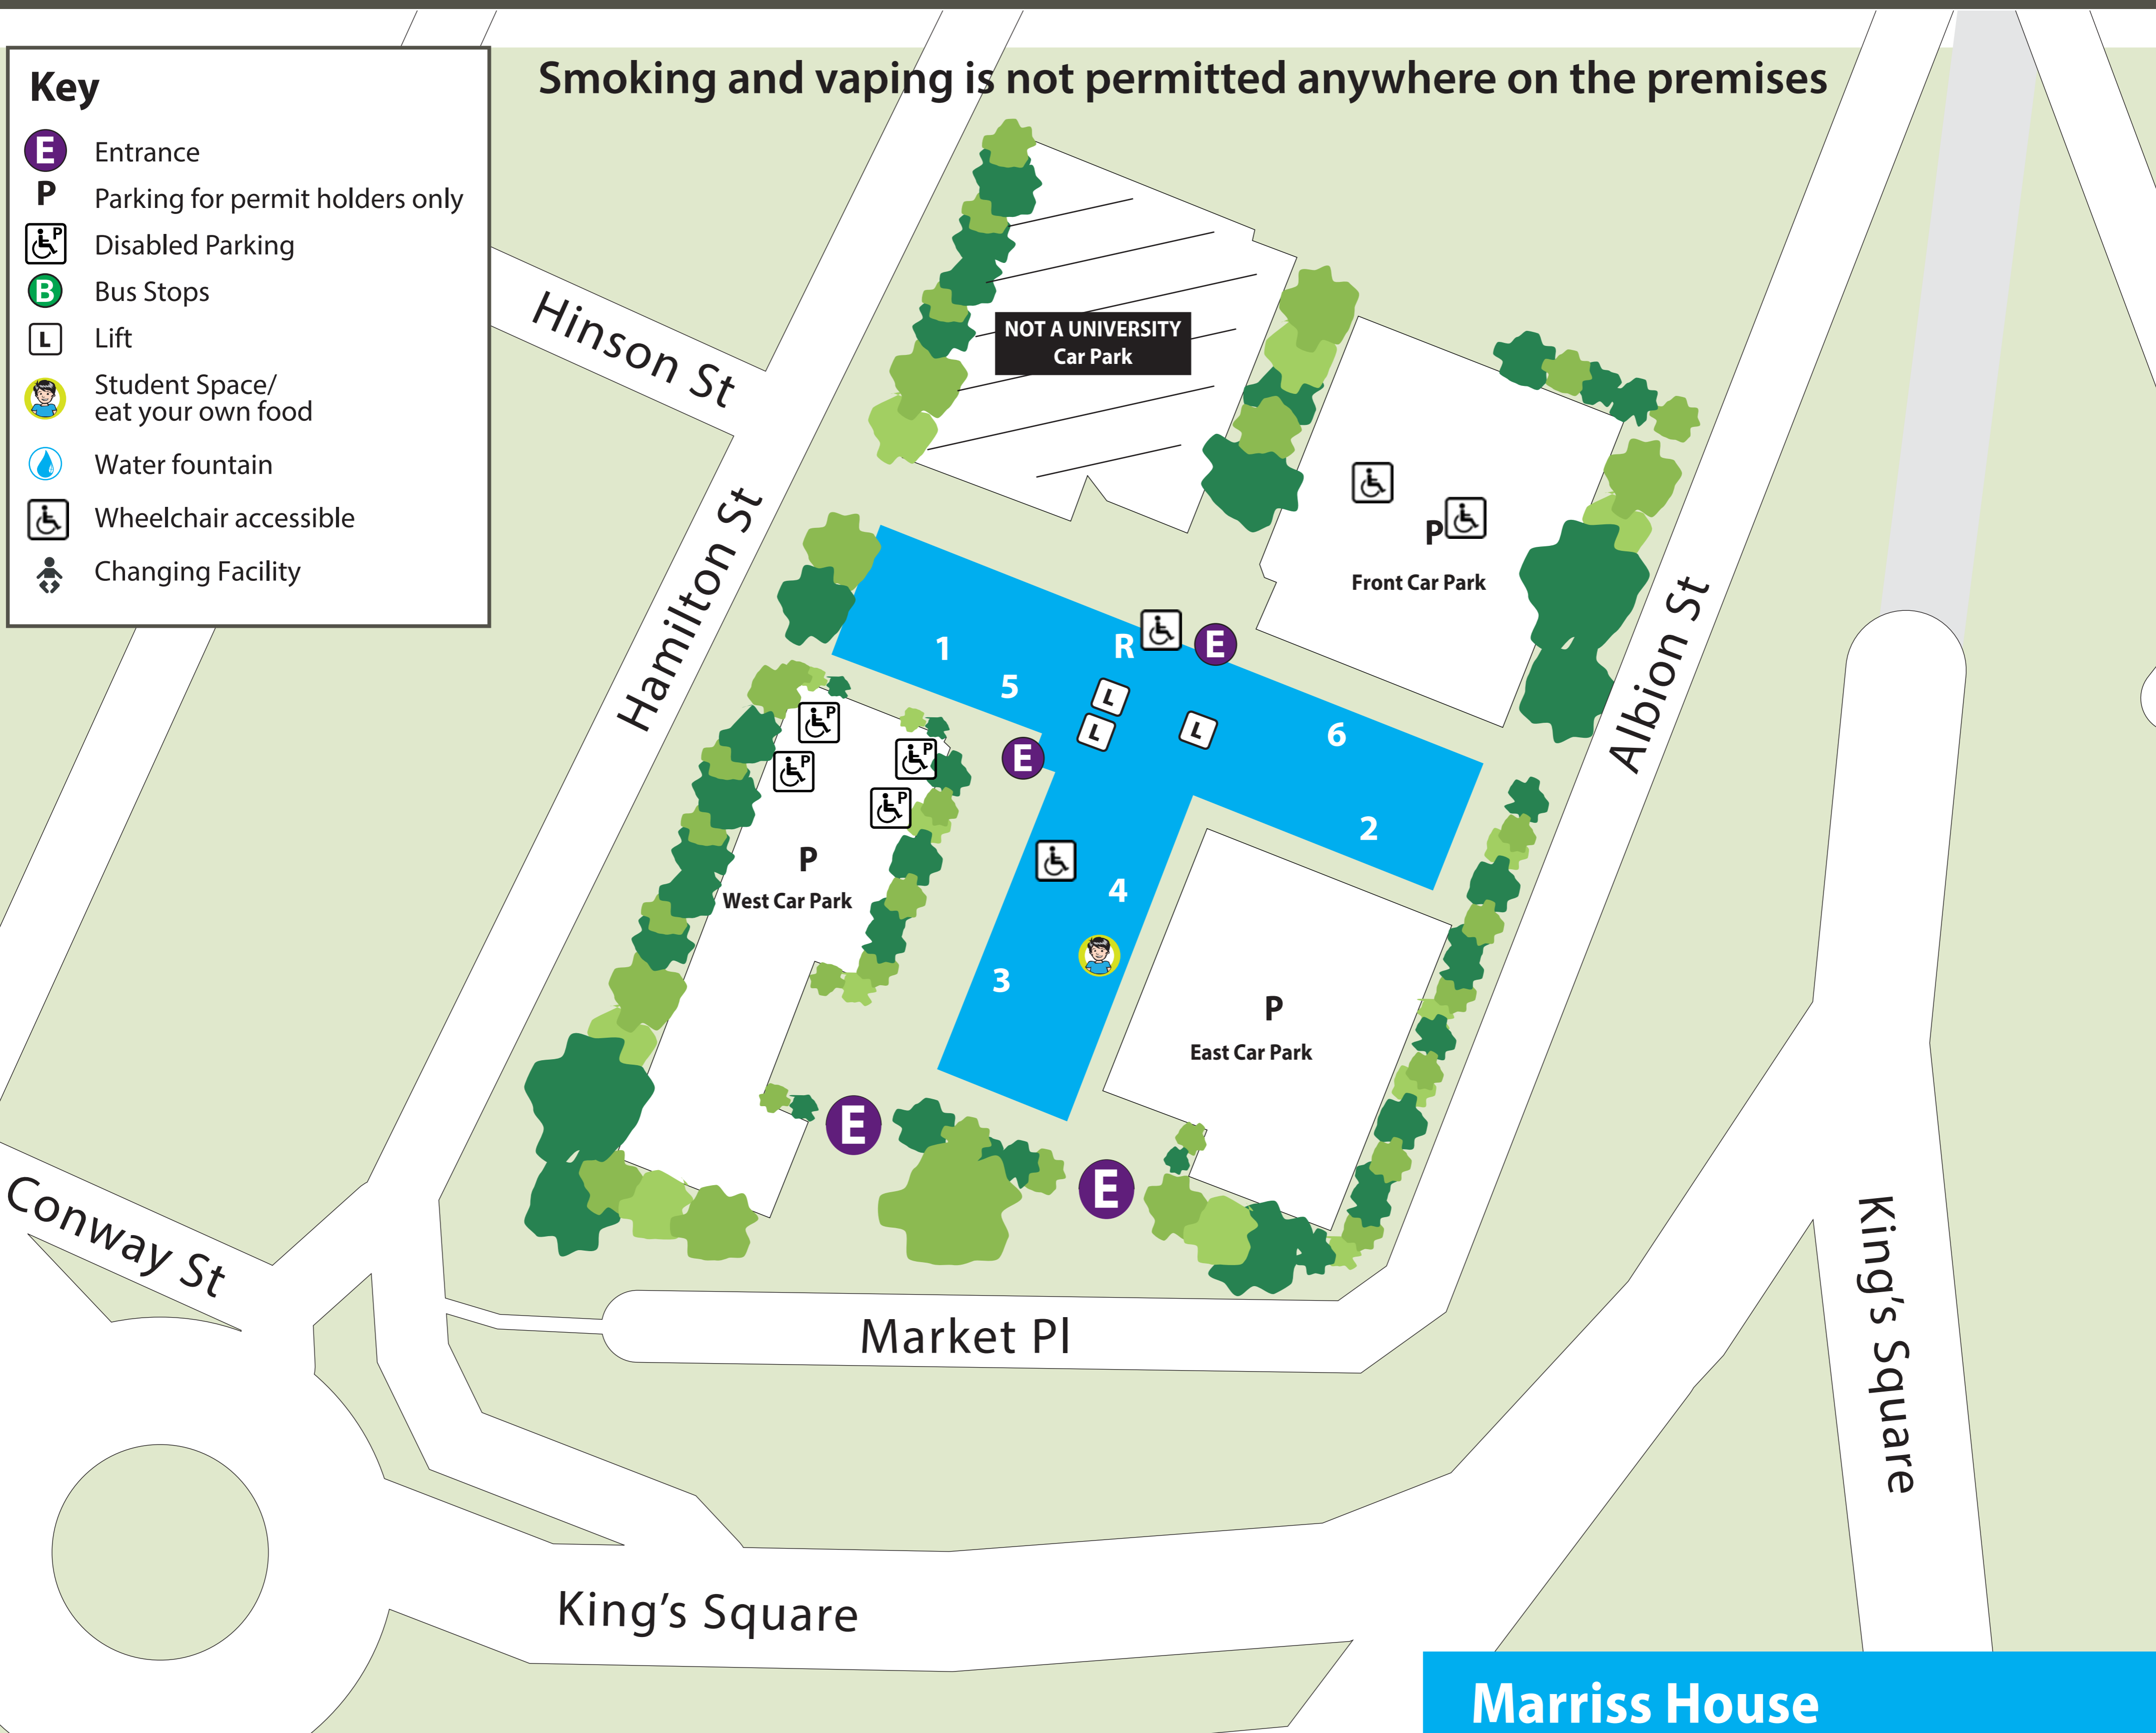

Smoking and vaping is not permitted anywhere on the premises

Smoking and vaping is not permitted anywhere on the premises

### Key

- Entrance
- Parking for permit holders only
- Disabled Parking
- Bus Stops
- Lift
- Student Space/ eat your own food
- Water fountain
- Wheelchair accessible
- Changing Facility