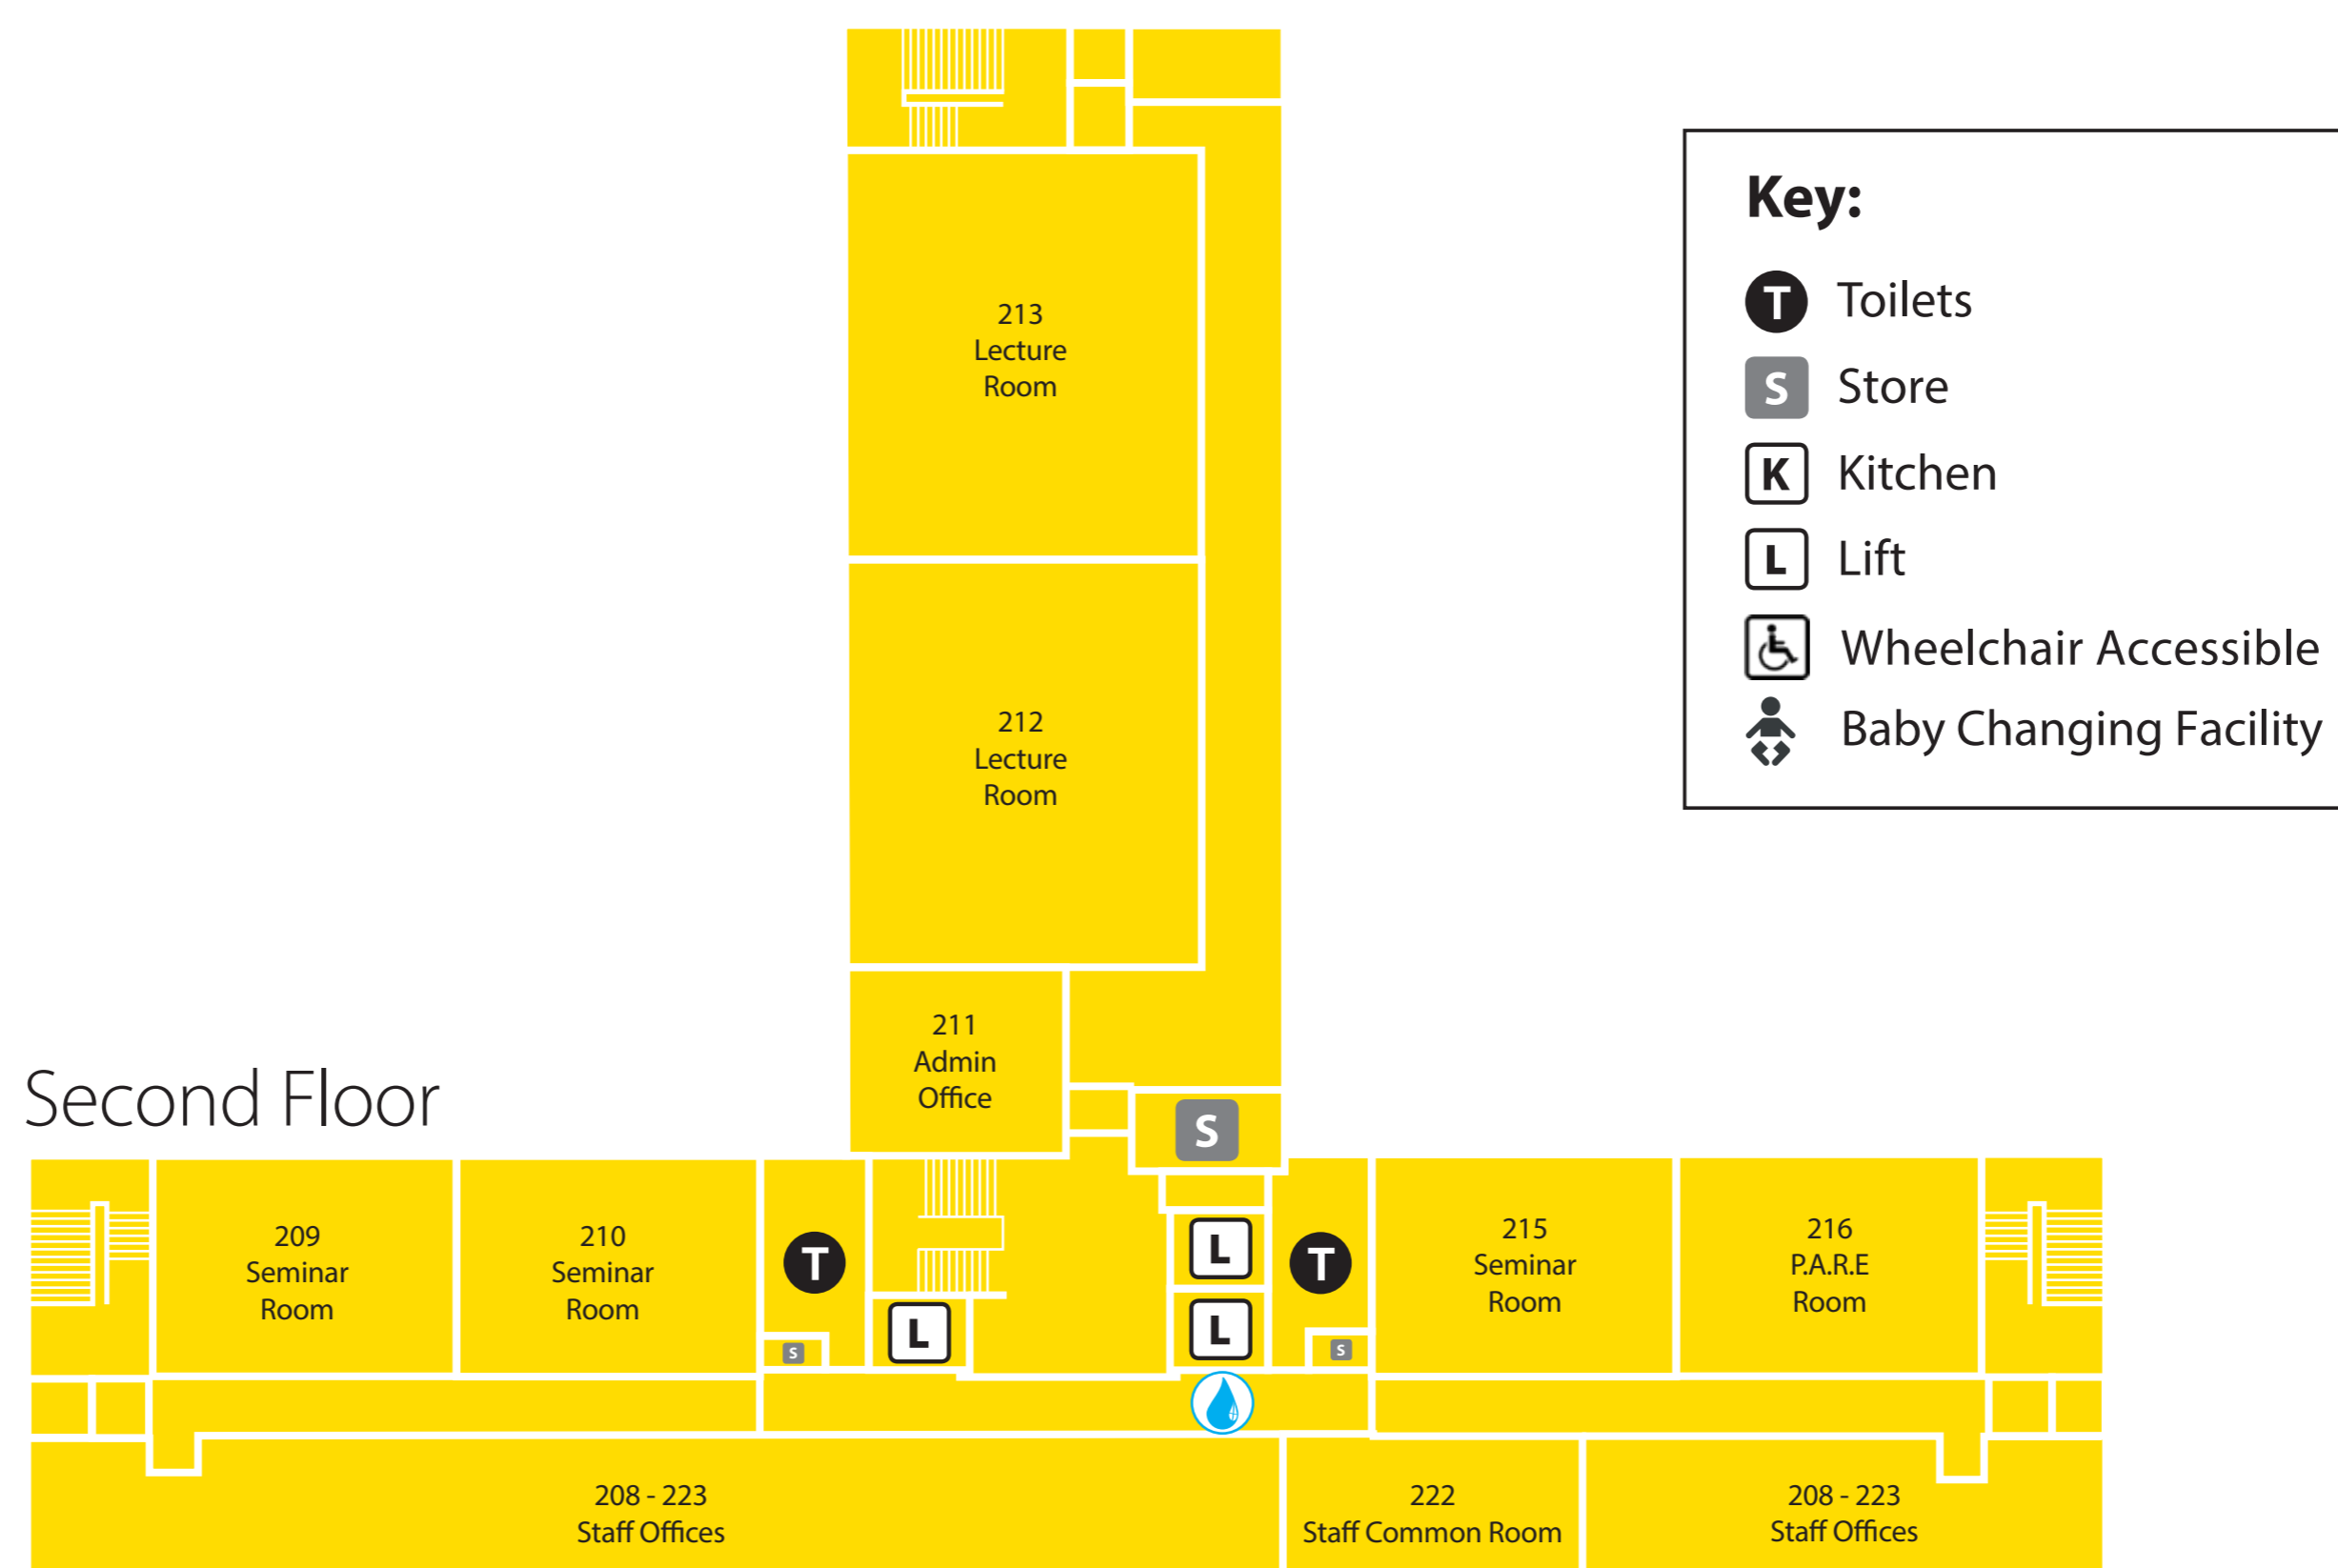

Smoking and vaping is not permitted anywhere on the premises

Smoking and vaping is not permitted anywhere on the premises

### Key

- Entrance
- Parking for permit holders only
- Disabled Parking
- Bus Stops
- Lift
- Student Space/ eat your own food
- Water fountain
- Wheelchair accessible
- Changing Facility

## Marriss House

Ground Floor		
Library & Study Room	1	
Meeting Room 006	1	
Reception / Security	R	
Seminar Rooms	2	
Shower Room	3	
First Floor		
Skills Labs	4	
Seminar Rooms	2	
Group Study	2	
PC Suite	2	
Second Floor		
Lecture Rooms	2	
P.A.R.E Room 216		1
Seminar Rooms	3	
Staff Offices	17	