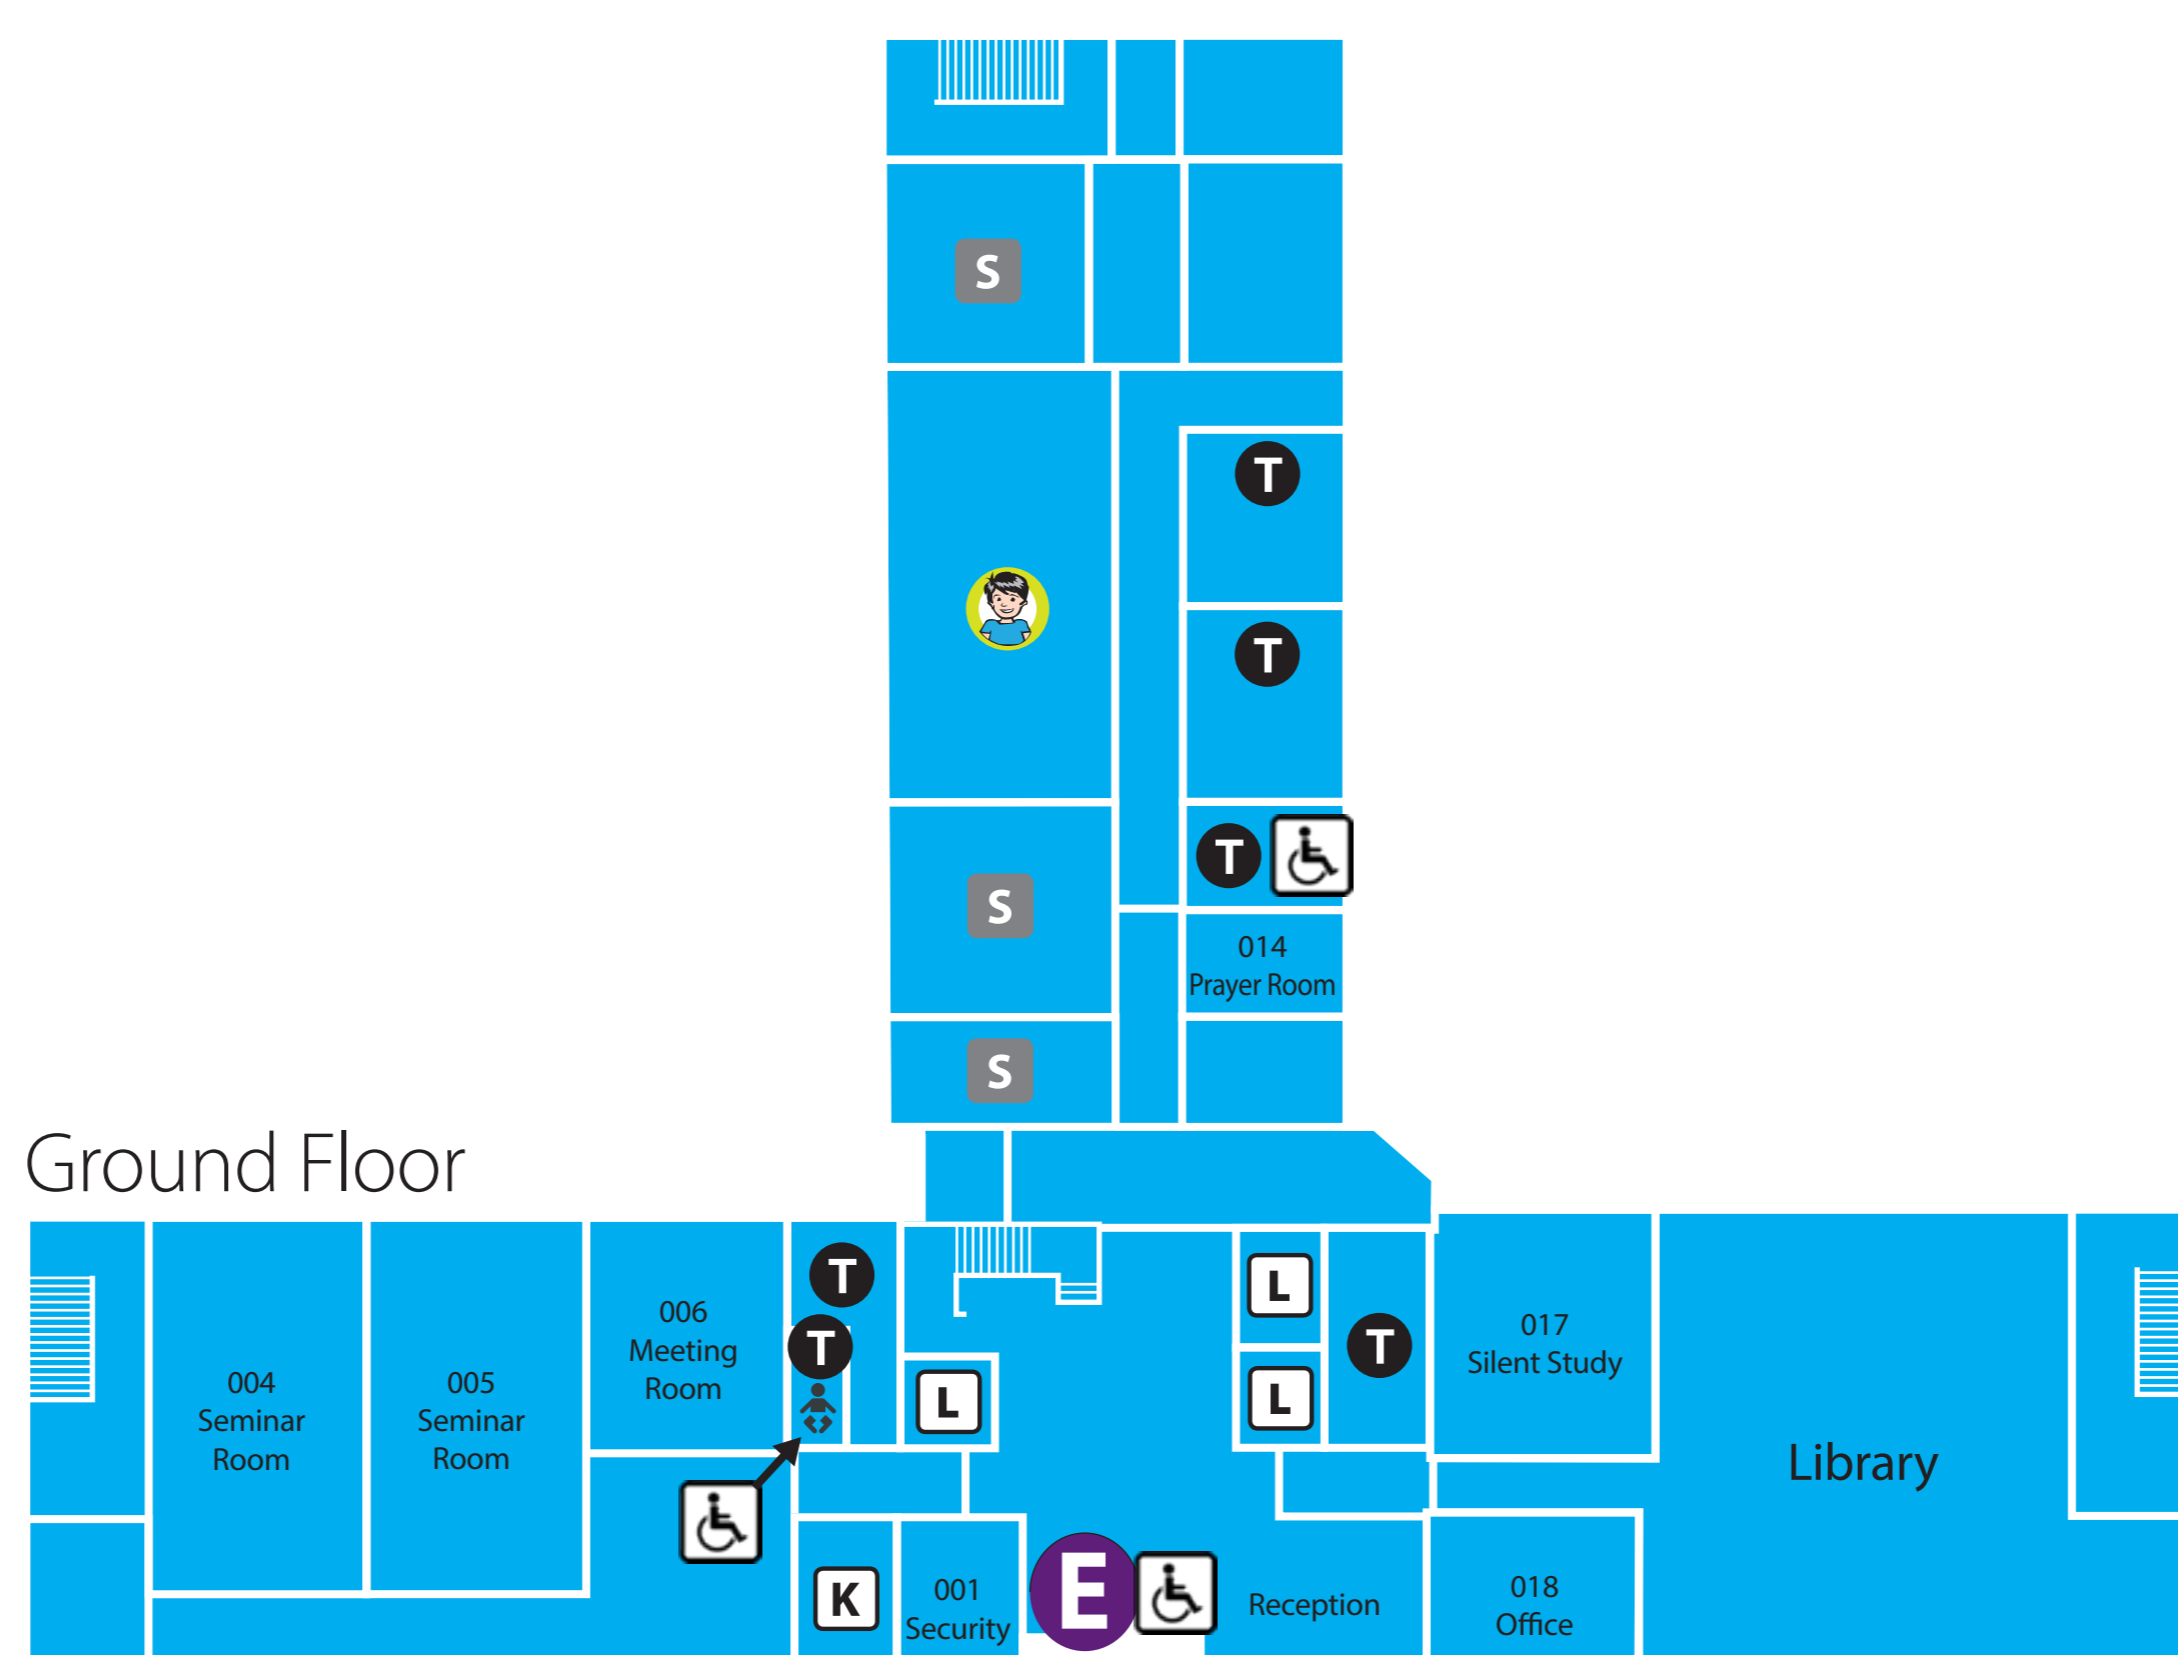

Smoking and vaping is not permitted anywhere on the premises

Smoking and vaping is not permitted anywhere on the premises

### Key

- Entrance
- Parking for permit holders only
- Disabled Parking
- Bus Stops
- Lift
- Student Space/ eat your own food
- Water fountain
- Wheelchair accessible
- Changing Facility

## Marriss House

Ground Floor		
Library & Study Room	1	
Meeting Room 006	1	
Reception / Security	R	
Seminar Rooms	2	
Shower Room	3	
First Floor		
Skills Labs	4	
Seminar Rooms	2	
Group Study	2	
PC Suite	2	
Second Floor		
Lecture Rooms	2	
P.A.R.E Room 216		1
Seminar Rooms	3	
Staff Offices	17	